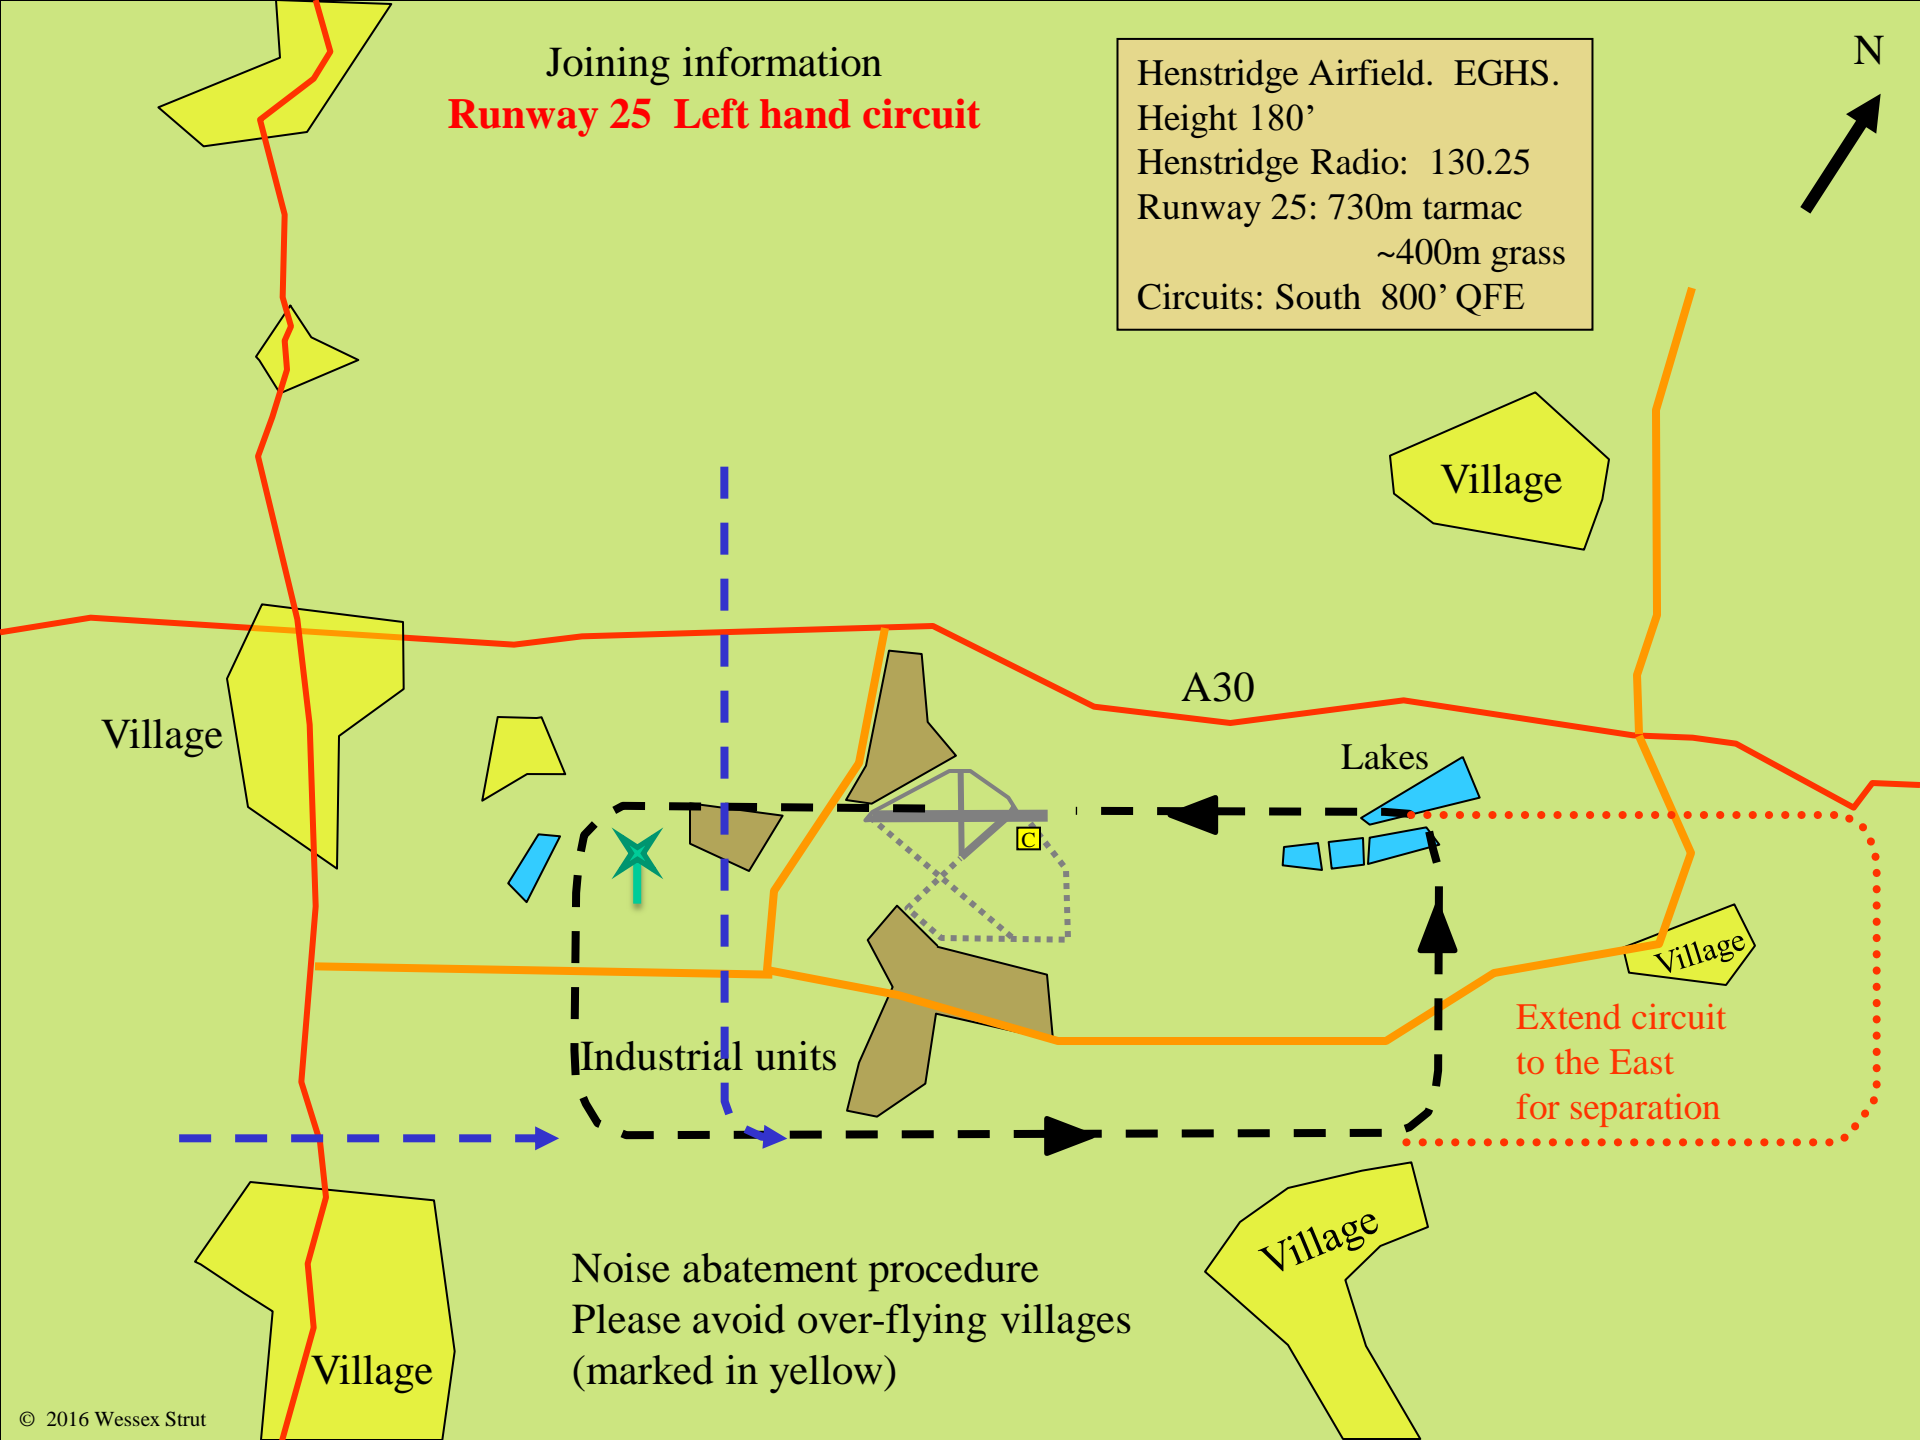

Joining information  
**Runway 25 Left hand circuit**

Henstridge Airfield. EGHS.  
Height 180'  
Henstridge Radio: 130.25  
Runway 25: 730m tarmac  
                  ~400m grass  
Circuits: South 800' QFE

Village

Village

A30

Lakes

Village

Industrial units

Extend circuit  
to the East  
for separation

Village

Village

Noise abatement procedure  
Please avoid over-flying villages  
(marked in yellow)