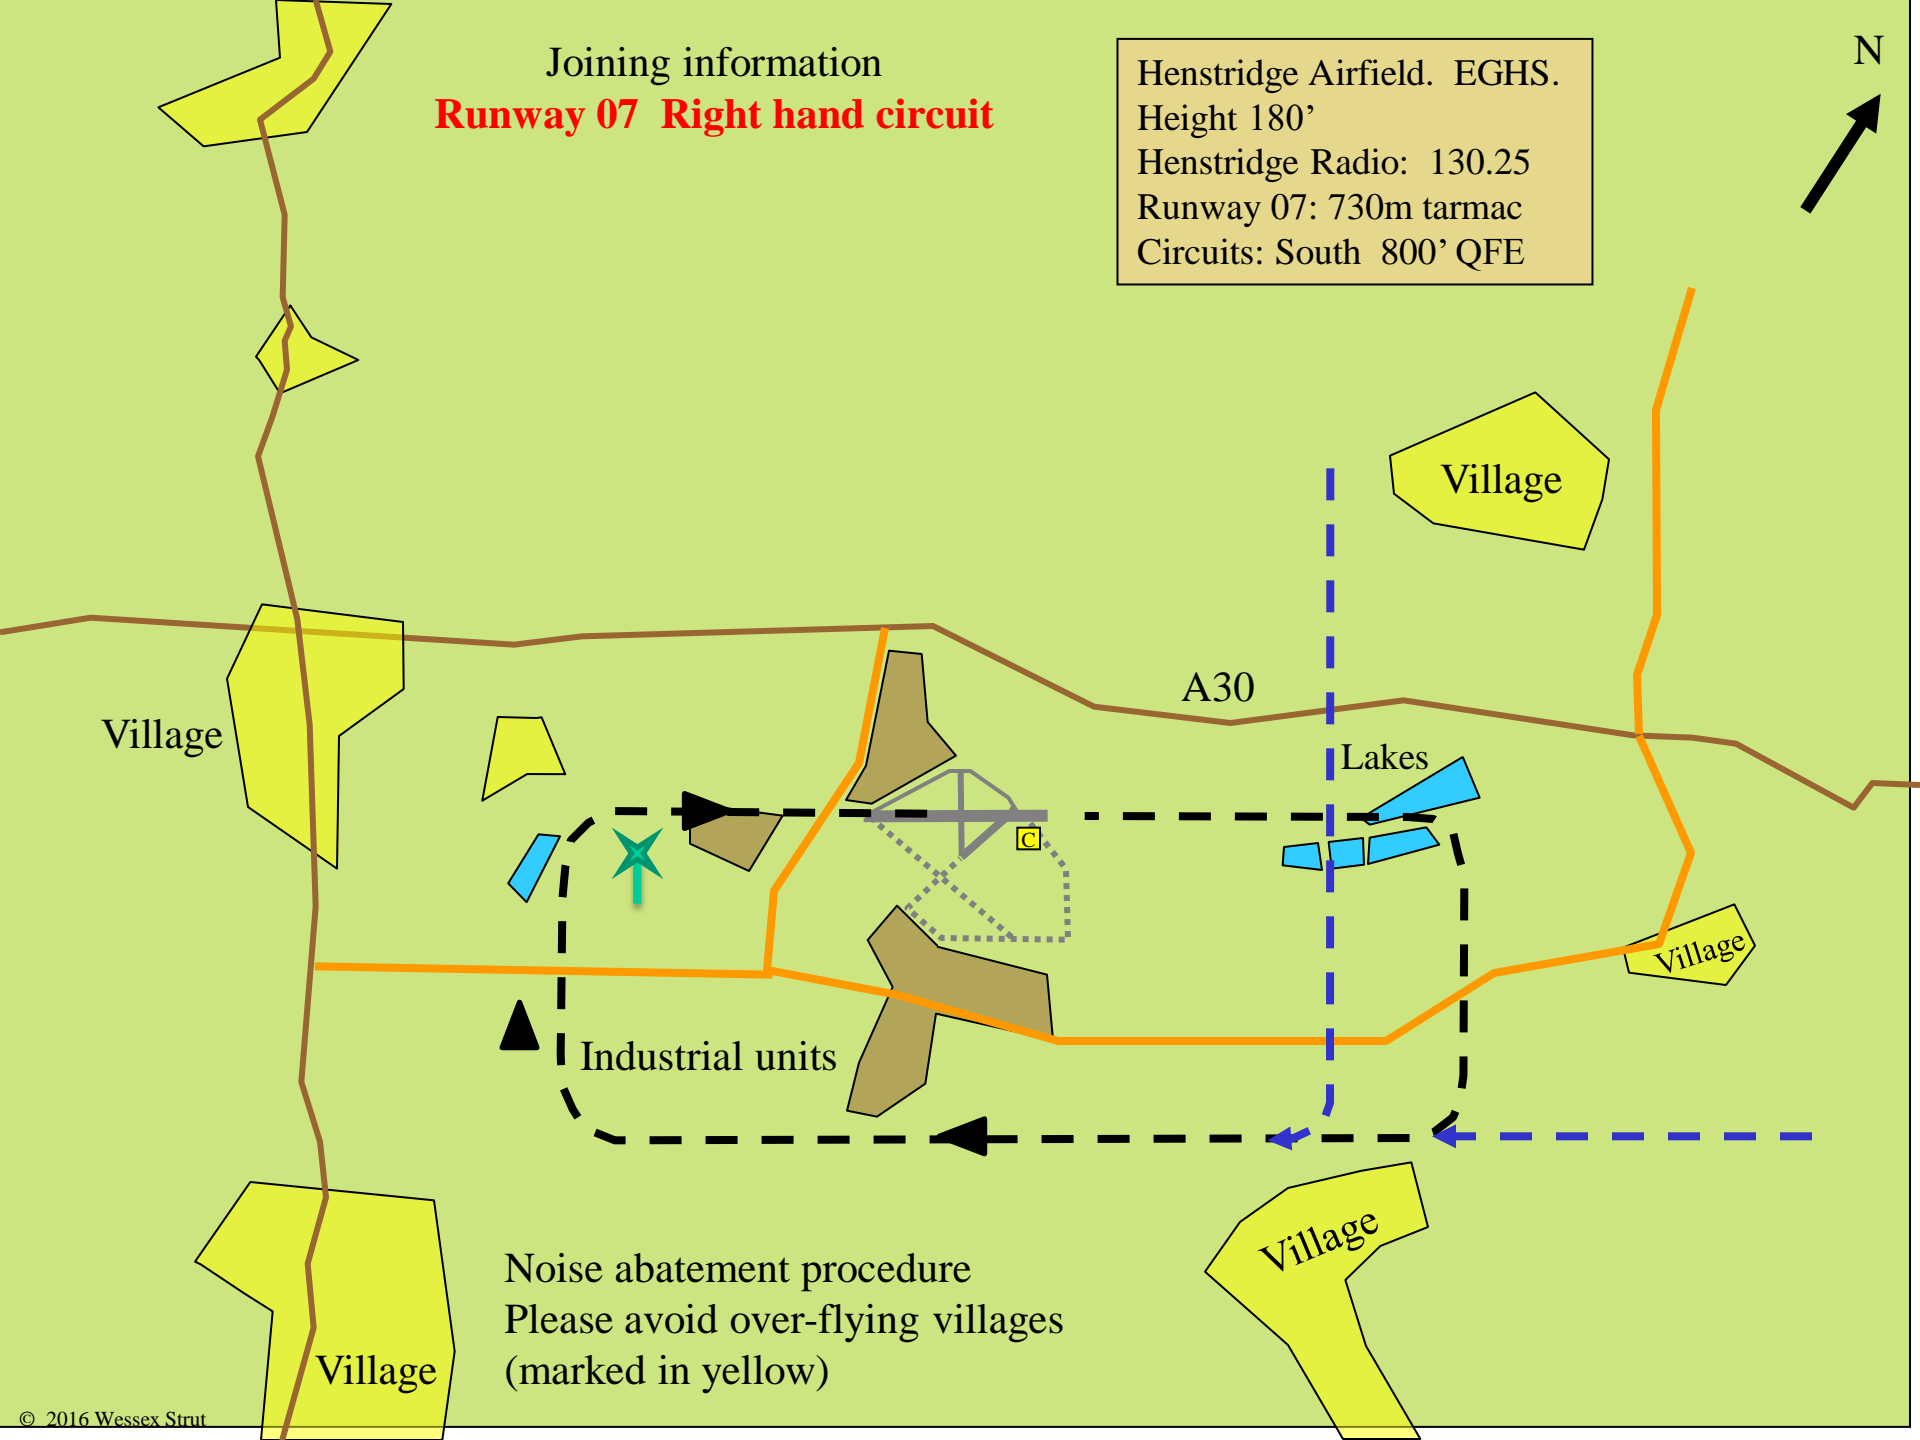

Joining information
Runway 07 Right hand circuit

Henstridge Airfield. EGHS.
Height 180'
Henstridge Radio: 130.25
Runway 07: 730m tarmac
Circuits: South 800' QFE

Noise abatement procedure
Please avoid over-flying villages
(marked in yellow)